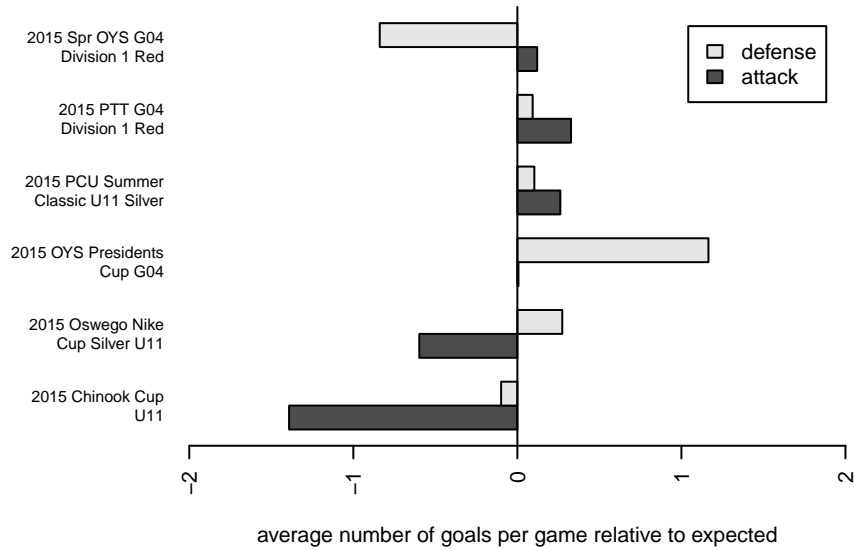

# Crossfire OR LOSC Blue 2 G04

Crossfire Oregon  
 Lake Oswego, OR  
 G04 total strength=377  
 attack=0.43 defense=0.12  
 fall league = PTT G04 Div 1 Red  
 spr league = Spr OYS G04 Div 1 Red

alt names used:  
 LOSC and LOSC u11 Blue II  
 LOSC U11 TEAM THUNDER (OR)  
 LOSC U11 THUNDER BLUE II  
 LOSC 04 Blue II  
 LOSC 04 Blue II  
 LOSC 04 Blue II

**attack and defense variance (black dot)  
relative to other teams  
and top 10 in region**

**attack and defense rating  
relative to others at age  
and all opponents in last 13 months**

**Performance relative to 13 month average**