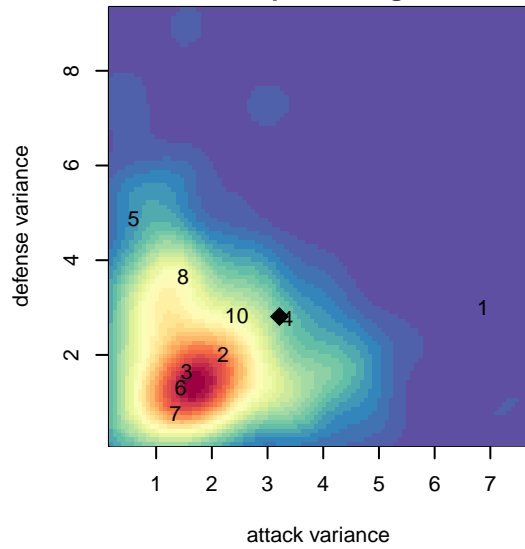

# Crossfire OR LOSC Blue 2 G04

Crossfire Oregon  
 Lake Oswego, OR  
 G04 total strength=377  
 attack=0.43 defense=0.12  
 fall league = PTT G04 Div 1 Red  
 spr league = Spr OYS G04 Div 1 Red

alt names used:  
 LOSC and LOSC u11 Blue II  
 LOSC U11 TEAM THUNDER (OR)  
 LOSC U11 THUNDER BLUE II  
 LOSC 04 Blue II  
 LOSC 04 Blue II  
 LOSC 04 Blue II

**attack and defense variance (black dot)  
relative to other teams  
and top 10 in region**

**attack and defense rating  
relative to others at age  
and all opponents in last 13 months**

**Performance relative to 13 month average**