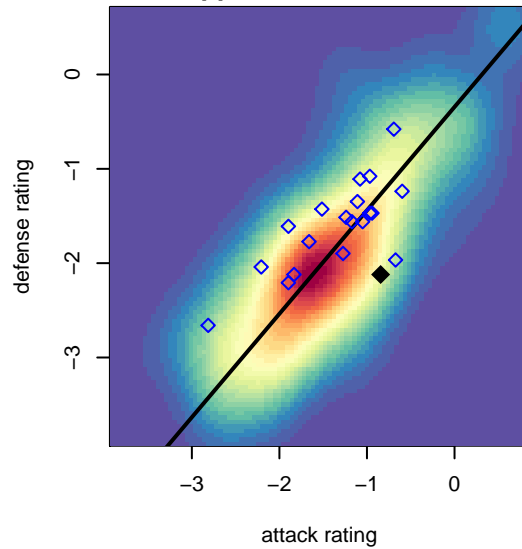

# Crossfire OR LOSC Blue 2 G04

Crossfire Oregon  
 Lake Oswego, OR  
 G04 total strength=377  
 attack=0.43 defense=0.12  
 fall league = PTT G04 Div 1 Red  
 spr league = Spr OYS G04 Div 1 Red

alt names used:  
 LOSC and LOSC u11 Blue II  
 LOSC U11 TEAM THUNDER (OR)  
 LOSC U11 THUNDER BLUE II  
 LOSC 04 Blue II  
 LOSC 04 Blue II  
 LOSC 04 Blue II

**attack and defense variance (black dot)  
relative to other teams  
and top 10 in region**

**attack and defense rating  
relative to others at age  
and all opponents in last 13 months**

**Performance relative to 13 month average**