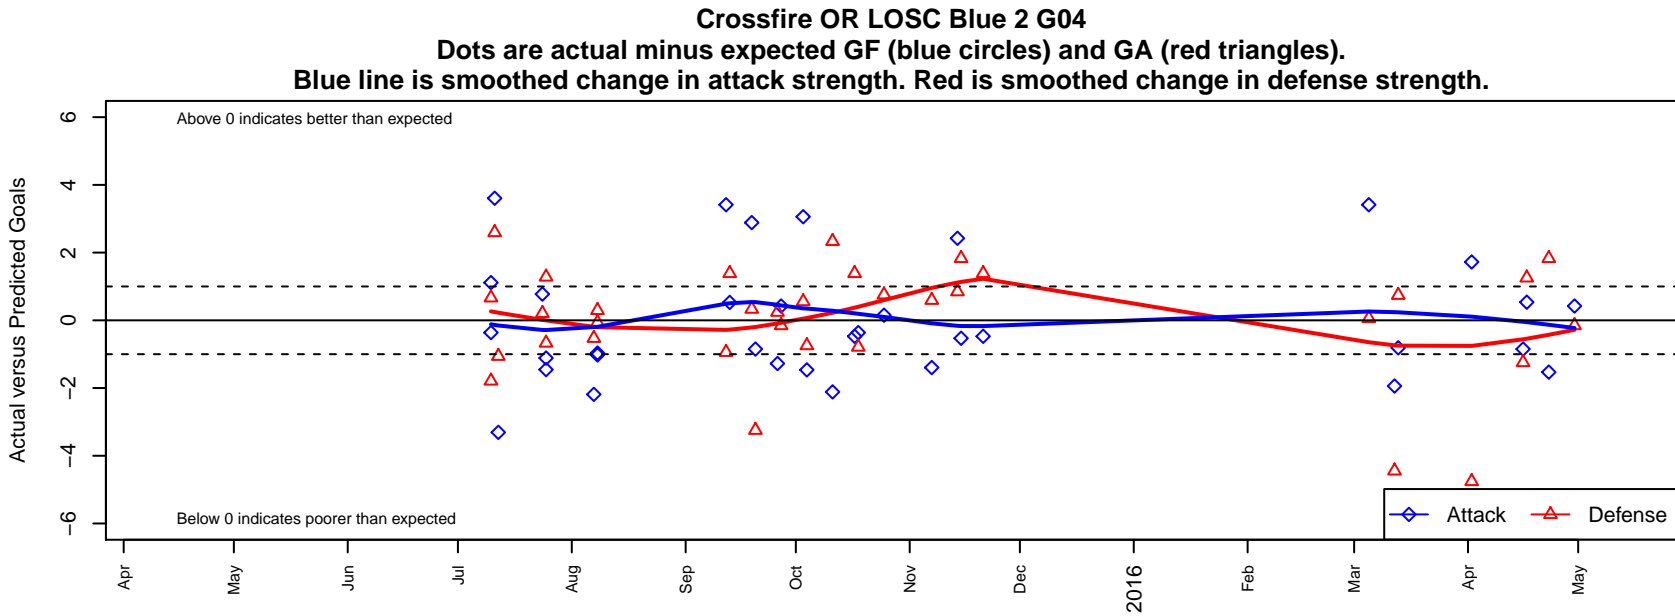

# Crossfire OR LOSC Blue 2 G04

Crossfire Oregon  
 Lake Oswego, OR  
 G04 total strength=377  
 attack=0.43 defense=0.12  
 fall league = PTT G04 Div 1 Red  
 spr league = Spr OYS G04 Div 1 Red

alt names used:  
 LOSC and LOSC u11 Blue II  
 LOSC U11 TEAM THUNDER (OR)  
 LOSC U11 THUNDER BLUE II  
 LOSC 04 Blue II  
 LOSC 04 Blue II  
 LOSC 04 Blue II

**attack and defense variance (black dot)  
relative to other teams  
and top 10 in region**

**attack and defense rating  
relative to others at age  
and all opponents in last 13 months**

**Performance relative to 13 month average**