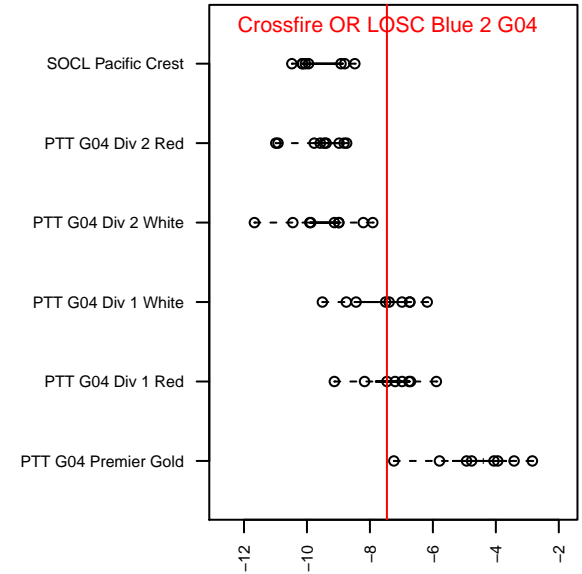

# Crossfire OR LOSC Blue 2 G04

Crossfire Oregon  
 Lake Oswego, OR  
 G04 total strength=377  
 attack=0.43 defense=0.12  
 fall league = PTT G04 Div 1 Red  
 spr league = Spr OYS G04 Div 1 Red

alt names used:  
 LOSC and LOSC u11 Blue II  
 LOSC U11 TEAM THUNDER (OR)  
 LOSC U11 THUNDER BLUE II  
 LOSC 04 Blue II  
 LOSC 04 Blue II  
 LOSC 04 Blue II

**attack and defense variance (black dot)  
relative to other teams  
and top 10 in region**

**attack and defense rating  
relative to others at age  
and all opponents in last 13 months**

**Performance relative to 13 month average**